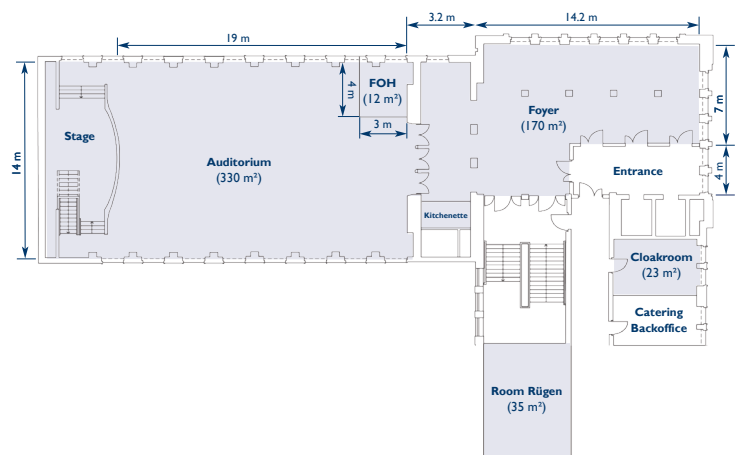

FOYER

Spacious and multifunctional reception area of 170 m² directly in front of the Auditorium

SERVICE

Best for

- Registration area
- Cloakroom
- Refreshment breaks
- Dining area

Room Features

- View on Friedrichstraße and Gendarmenmarkt
- Natural daylight
- Natural stone flooring
- Entrance Auditorium

Equipment & Personnel

- 2 passenger lifts
- Cloakroom equipment
- Orientation system
- Hostesses and cloakroom service
- Security service

CONTACT

Prime Location

Friedrichstraße 180 | 10117 Berlin - Mitte

In the lively environment of the government district, sights and cultural highlights